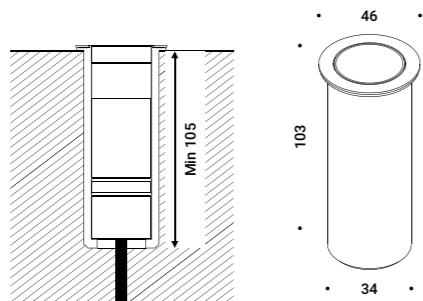

Installation box trim