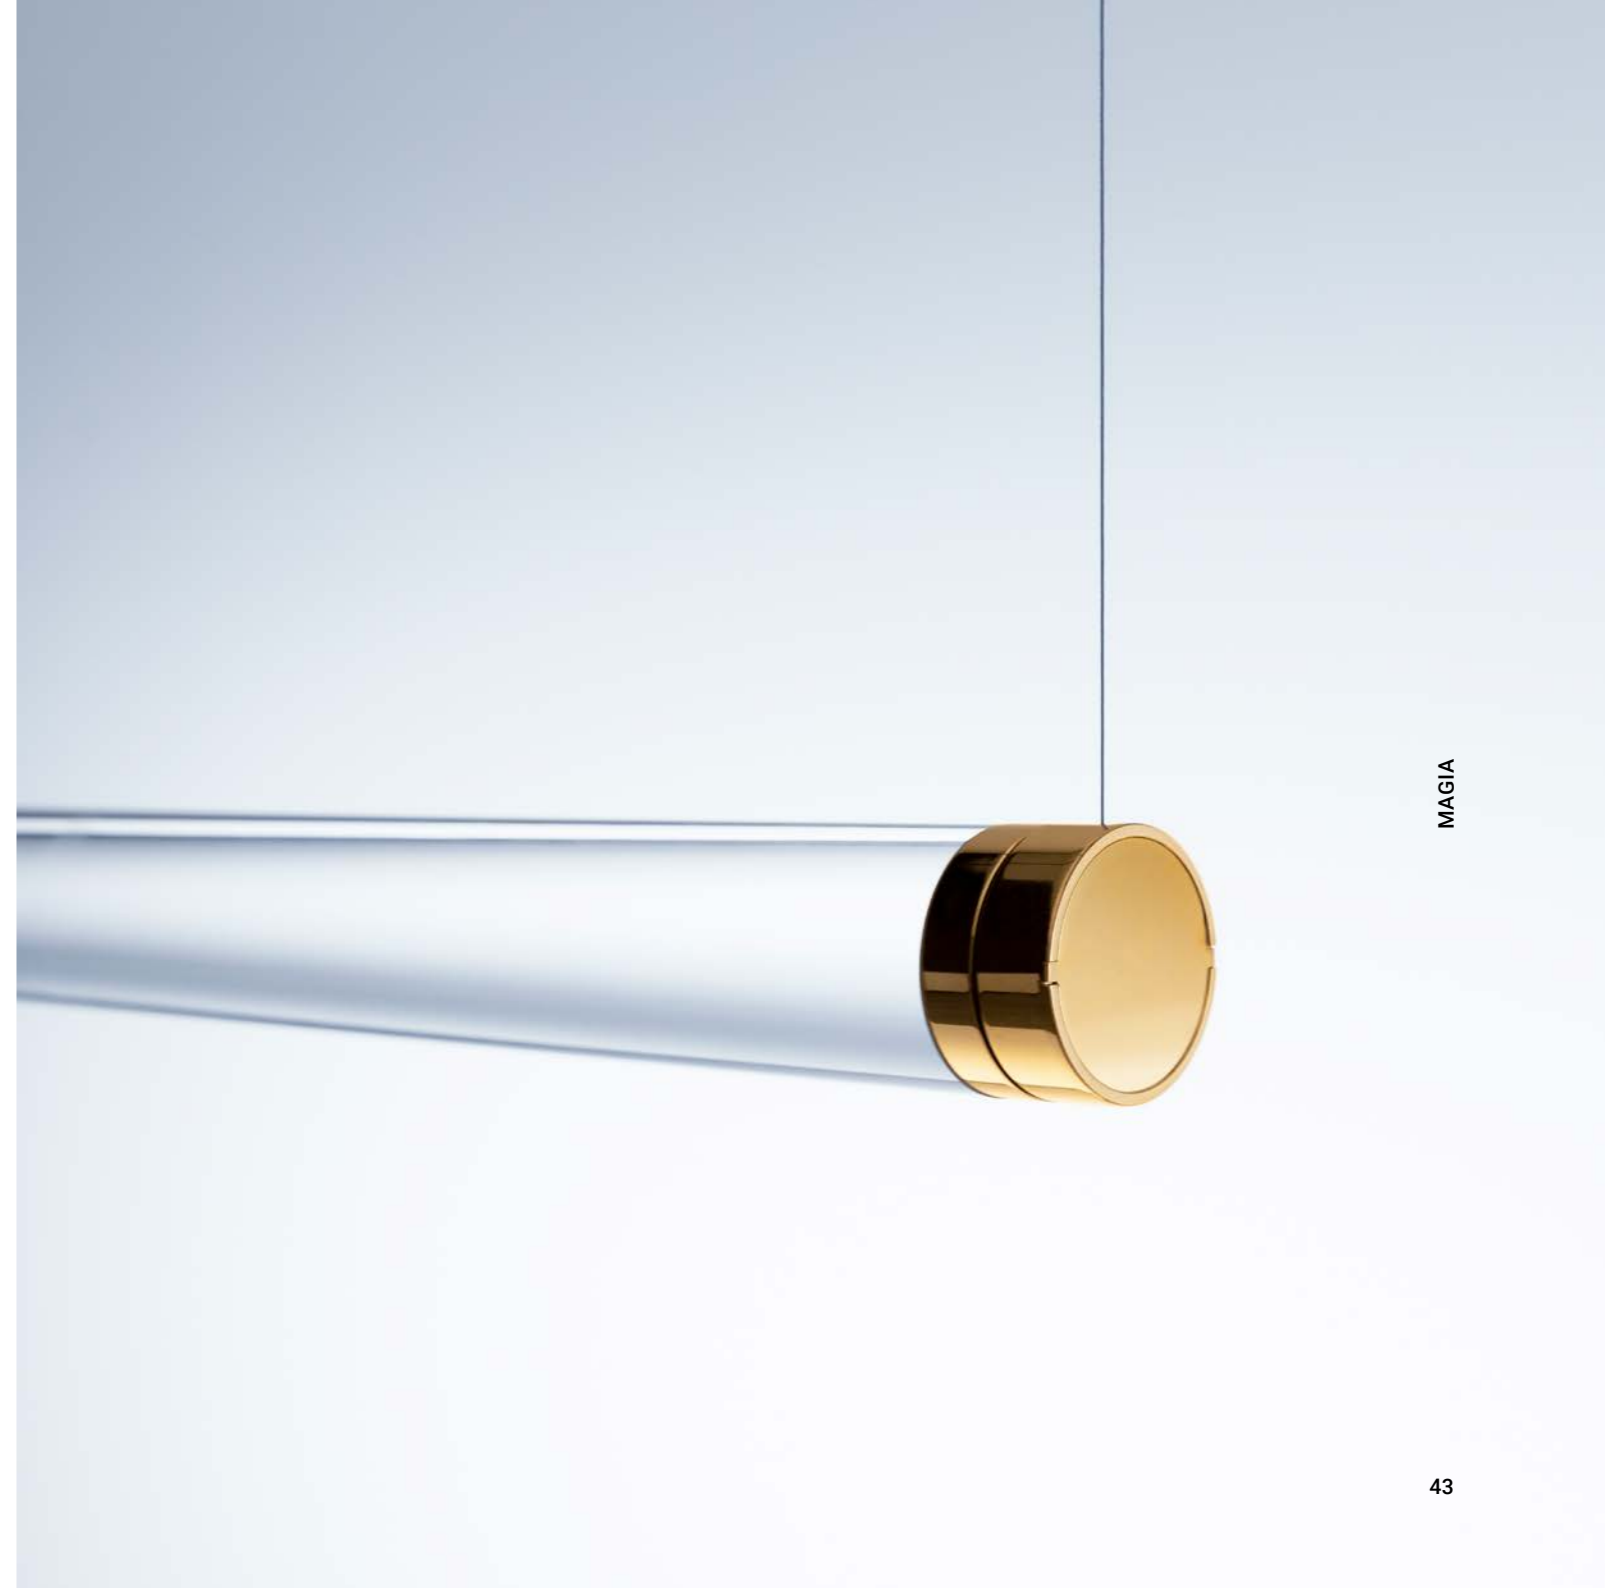

MAGIA

MAGIA 1 not available for CN market.

Finish	Polished gold Polished black chrome
Mounting	Suspension
Environment	Indoor
CCT- System flux	2700K ~ 1770 lm 3000K ~ 1950 lm
CRI	90
Configuration	Max 3 modules

MAGIA 1

Insulation class	I
Frequency	50/60 Hz
Main voltage	110-240 V
Power	22 W LED
Driver	Integrated
Dimming type	DALI - PUSH - 1-10 V - TRIAC*

MAGIA 2

Insulation class	III
Main voltage	24 V DC
Power	19 W LED
Driver	Remote
Remote dimming type	DALI - PUSH - 1-10 V - TRIAC

*TRIAC version not available for US market

CE IP20

MAGIA