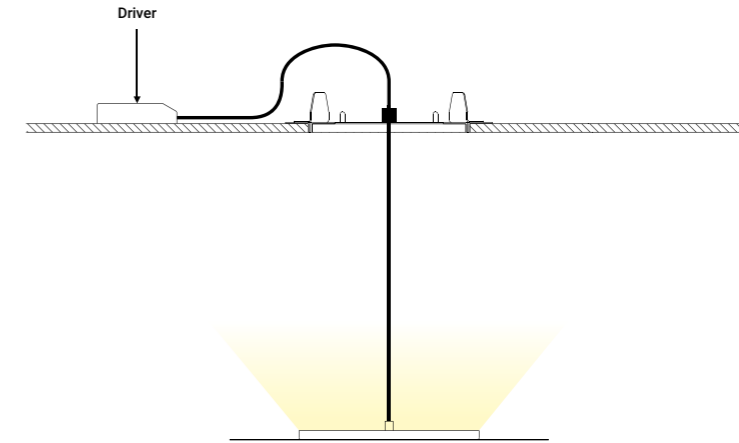

ASINTOTO

		Global code	US code	CN code
Asintoto - Gravity black	2700K - CLIII	1A4072700.27.20	1A4072703.27.20	1A4072708.27.20
Asintoto - Gravity black	3000K - CLIII	1A4072700.30.20	1A4072703.30.20	1A4072708.30.20

Electrical power supply		Global code	US code	CN code
Driver	DALI	1Z0241180.500	-	-
Driver	PUSH - 1-10 V	1Z0240870.500	-	-
Driver	TRIAC	1Z0240850.500	-	-
Driver	DALI - PUSH - 1-10 V	-	1Z024053.500	-
Driver	DALI	-	-	1Z0241140.500

Accessories		Global code	US code	CN code
Circular panel for plasterboard		1A4520000.00.00	1A4520000.00.00	1A4520000.00.00
Ceiling rose - Matt white		1A4570300.00.00	1A4570300.00.00	1A4570300.00.00

Installation on plasterboard - Circular panel accessory