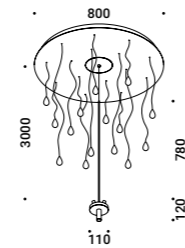

LOUIS XIV (ricordo di un lampadario a gocce)

Dual emission and double switch lamp.
LOUIS XVI 1 not available for CN market.

Finish	Polished gold
Mounting	Suspension
Environment	Indoor
CCT- System flux	2700K ~ 228 lm (down) - 616 lm (up) 3000K ~ 245 lm (down) - 716 lm (up)
CRI	>90

LOUIS XIV 1

Insulation class	I
Frequency	50/60 Hz
Main voltage	110-240 V
Power	14 W LED
Driver	Integrated
Dimming type	DALI - PUSH - 1-10 V

LOUIS XIV 2

Insulation class	III
Main voltage	500 mA DC
Power	14 W LED
Driver	Remote power kit
Remote dimming type	DALI - PUSH - 1-10 V

CE IP20

LOUIS XIV