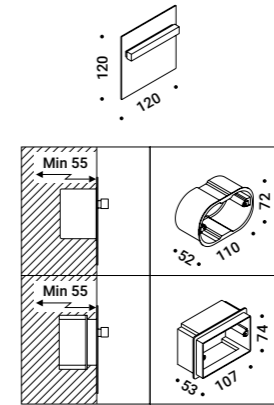

NUIT

		Global code	US code	CN code
Nuit - Matt white	2700K - CLIII	1A1320300.27.20	1A1320303.27.20	1A1320308.27.20
Nuit - Matt white	3000K - CLIII	1A1320300.30.20	1A1320303.30.20	1A1320308.30.20
Nuit - Gravity black	2700K - CLIII	1A1322700.27.20	1A1322703.27.20	1A1322708.27.20
Nuit - Gravity black	3000K - CLIII	1A1322700.30.20	1A1322703.30.20	1A1322708.30.20
Nuit - Blasted blue	2700K - CLIII	1A1323700.27.20	1A1323703.27.20	1A1323708.27.20
Nuit - Blasted blue	3000K - CLIII	1A1323700.30.20	1A1323703.30.20	1A1323708.30.20
Nuit - Blasted inox	2700K - CLIII	1A1323800.27.20	1A1323803.27.20	1A1323808.27.20
Nuit - Blasted inox	3000K - CLIII	1A1323800.30.20	1A1323803.30.20	1A1323808.30.20

Electrical power supply		Global code	US code	CN code
Driver	24 V - 25 W - IP67 - ON-OFF	1Z1120620	1Z1120620	1Z1120620

Accessories		Global code	US code	CN code
Concrete box		1A4460000.00.00	1A4460000.00.00	1A4460000.00.00
Plaster box		1A4470000.00.00	1A4470000.00.00	1A4470000.00.00

NUIT