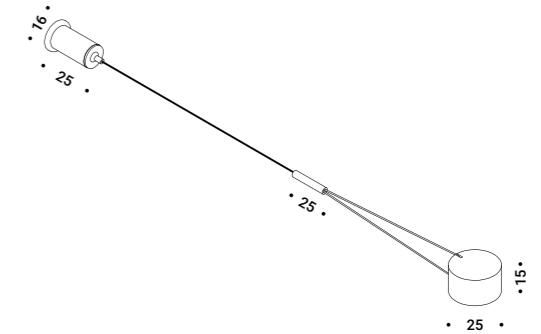

Accessory 1

Accessory 2