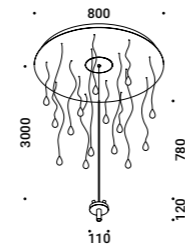

LOUIS XIV (ricordo di un lampadario a gocce)

Dual emission and double switch lamp.
LOUIS XVI 1 not available for CN market.

Finish	Polished gold
Mounting	Suspension
Environment	Indoor
CCT- System flux	2700K ~ 228 lm (down) - 616 lm (up) 3000K ~ 245 lm (down) - 716 lm (up)
CRI	>90

LOUIS XIV 1

Insulation class	I
Frequency	50/60 Hz
Main voltage	110-240 V
Power	14 W LED
Driver	Integrated
Dimming type	DALI - PUSH - 1-10 V

LOUIS XIV 2

Insulation class	III
Main voltage	500 mA DC
Power	14 W LED
Driver	Remote power kit
Remote dimming type	DALI - PUSH - 1-10 V

CE IP20

LOUIS XIV