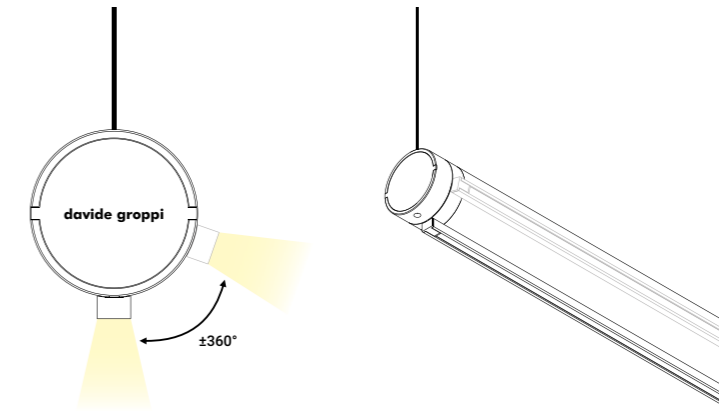

Possibility to rotate the module at 360°