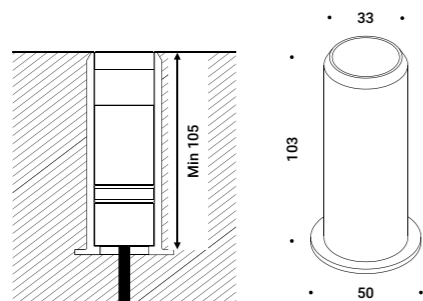

Installation box trimless