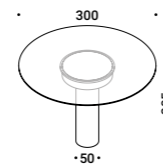

VIS À VIS

Finish	Standard
Mounting	Table - Rechargeable
Environment	Indoor
CCT- System flux	2700K ~ 167 lm 3000K ~ 180 lm
CRI	>90

Insulation class	III
Main voltage	3,7 V DC
Power	2 W LED
LED current	4800 mAh
Battery life	9 hours
Battery type	Li-Poly
Charging socket	USB-C
Charger	Not included
Dimming type	Not dimmable

CE IP20

VIS À VIS