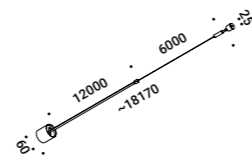

UTOPIA

Finish	Standard
Mounting	Wall / Ceiling
Environment	Indoor

UTOPIA 6

Insulation class	III
Main voltage	24 V DC
Power	78 W LED
CCT- System flux	2700K ~ 6600 lm 3000K ~ 7050 lm
CRI	80
Driver	Power kit with plug Remote
Remote dimming type	Dimmer on board* DALI - PUSH - 1-10 V - TRIAC

UTOPIA 12

Insulation class	III
Main voltage	24 V DC
Power	156 W LED
CCT- System flux	2700K ~ 13200 lm 3000K ~ 14100 lm
CRI	80
Driver	Power kit with plug Remote
Remote dimming type	Dimmer on board* DALI - PUSH - 1-10 V - TRIAC

*Dimmer on board version not available for CN market

CE IP20

UTOPIA