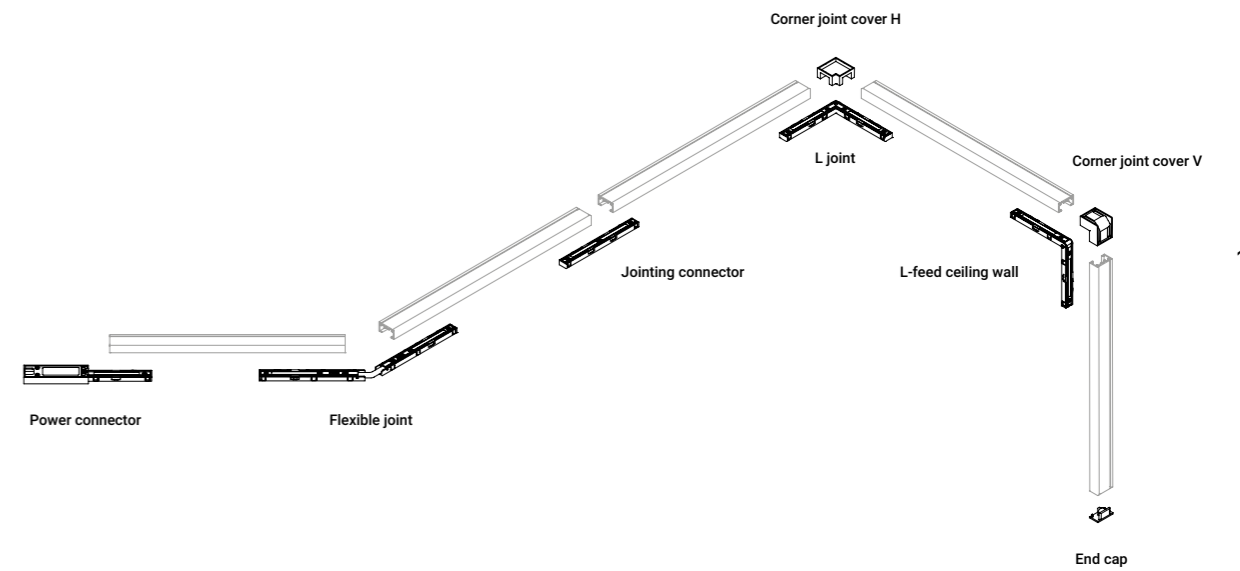

COLIBRÌ - Recessed system

Accessories	Global code	US code	CN code
Track 1 m - Matt black	1A4180400.01.00	-	-
Track 2 m - Matt black	1A4180400.02.00	-	-
Track 3 m - Matt black	1A4180400.03.00	-	-
Power connector - Matt black	1A4180400.04.00	-	-
End cap - Matt black	1A4180400.05.00	-	-
Cover 1 m - Matt white	1A4180300.06.00	-	-
Cover 1 m - Matt black	1A4180400.06.00	-	-
Cover 2 m - Matt white	1A4180300.07.00	-	-
Cover 2 m - Matt black	1A4180400.07.00	-	-
Cover 3 m - Matt white	1A4180300.08.00	-	-
Cover 3 m - Matt black	1A4180400.08.00	-	-
Template for track	1A4180000.09.00	-	-

COLIBRÌ