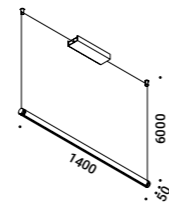

MAGIA

MAGIA 1 not available for CN market.

Finish	Polished gold Polished black chrome
Mounting	Suspension
Environment	Indoor
CCT- System flux	2700K ~ 1770 lm 3000K ~ 1950 lm
CRI	90
Configuration	Max 3 modules

MAGIA 1

Insulation class	I
Frequency	50/60 Hz
Main voltage	110-240 V
Power	22 W LED
Driver	Integrated
Dimming type	DALI - PUSH - 1-10 V - TRIAC*

MAGIA 2

Insulation class	III
Main voltage	24 V DC
Power	19 W LED
Driver	Remote
Remote dimming type	DALI - PUSH - 1-10 V - TRIAC

*TRIAC version not available for US market

CE IP20

MAGIA