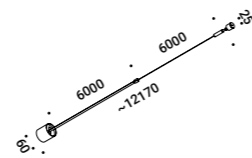

UTOPIA

Finish	Standard
Mounting	Wall / Ceiling
Environment	Indoor

UTOPIA 6

Insulation class	III
Main voltage	24 V DC
Power	78 W LED
CCT- System flux	2700K ~ 6600 lm 3000K ~ 7050 lm
CRI	80
Driver	Power kit with plug Remote
Remote dimming type	Dimmer on board* DALI - PUSH - 1-10 V - TRIAC

UTOPIA 12

Insulation class	III
Main voltage	24 V DC
Power	156 W LED
CCT- System flux	2700K ~ 13200 lm 3000K ~ 14100 lm
CRI	80
Driver	Power kit with plug Remote
Remote dimming type	Dimmer on board* DALI - PUSH - 1-10 V - TRIAC

*Dimmer on board version not available for CN market

CE IP20

UTOPIA