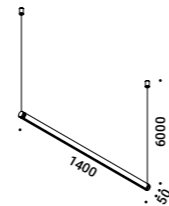

MAGIA

MAGIA 1 not available for CN market.

Finish	Polished gold Polished black chrome
Mounting	Suspension
Environment	Indoor
CCT- System flux	2700K ~ 1770 lm 3000K ~ 1950 lm
CRI	90
Configuration	Max 3 modules

MAGIA 1

Insulation class	I
Frequency	50/60 Hz
Main voltage	110-240 V
Power	22 W LED
Driver	Integrated
Dimming type	DALI - PUSH - 1-10 V - TRIAC*

MAGIA 2

Insulation class	III
Main voltage	24 V DC
Power	19 W LED
Driver	Remote
Remote dimming type	DALI - PUSH - 1-10 V - TRIAC

*TRIAC version not available for US market

CE IP20

MAGIA