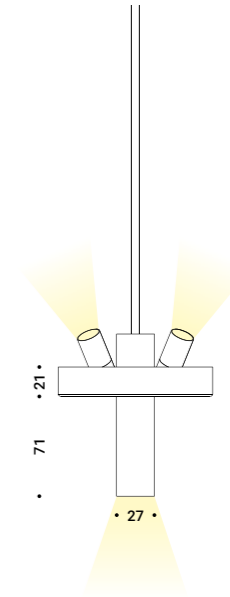

LOUIS XIV (ricordo di un lampadario a gocce)

		Global code	US code	CN code
Louis XIV 1 - Polished gold	2700K - DALI - PUSH - 1-10 V	1A4361900.27.07	1A4361903.27.07	1A4361908.27.07
Louis XIV 1 - Polished gold	3000K - DALI - PUSH - 1-10 V	1A4361900.30.07	1A4361903.30.07	1A4361908.30.07
Louis XIV 2 - Polished gold	2700K - CLIII	1A4361900.27.20	1A4361903.27.20	1A4361908.27.20
Louis XIV 2 - Polished gold	3000K - CLIII	1A4361900.30.20	1A4361903.30.20	1A4361908.30.20

Electrical power supply		Global code	US code	CN code
Louis XIV 2 - Driver	Remote power kit	1A4630000.00.07	1A4630003.00.07	1A4630008.00.07

Accessories		Global code	US code	CN code
Diamond - 10 drops		1A4580000.00.00	1A4580000.00.00	1A4580000.00.00

LOUIS XIV