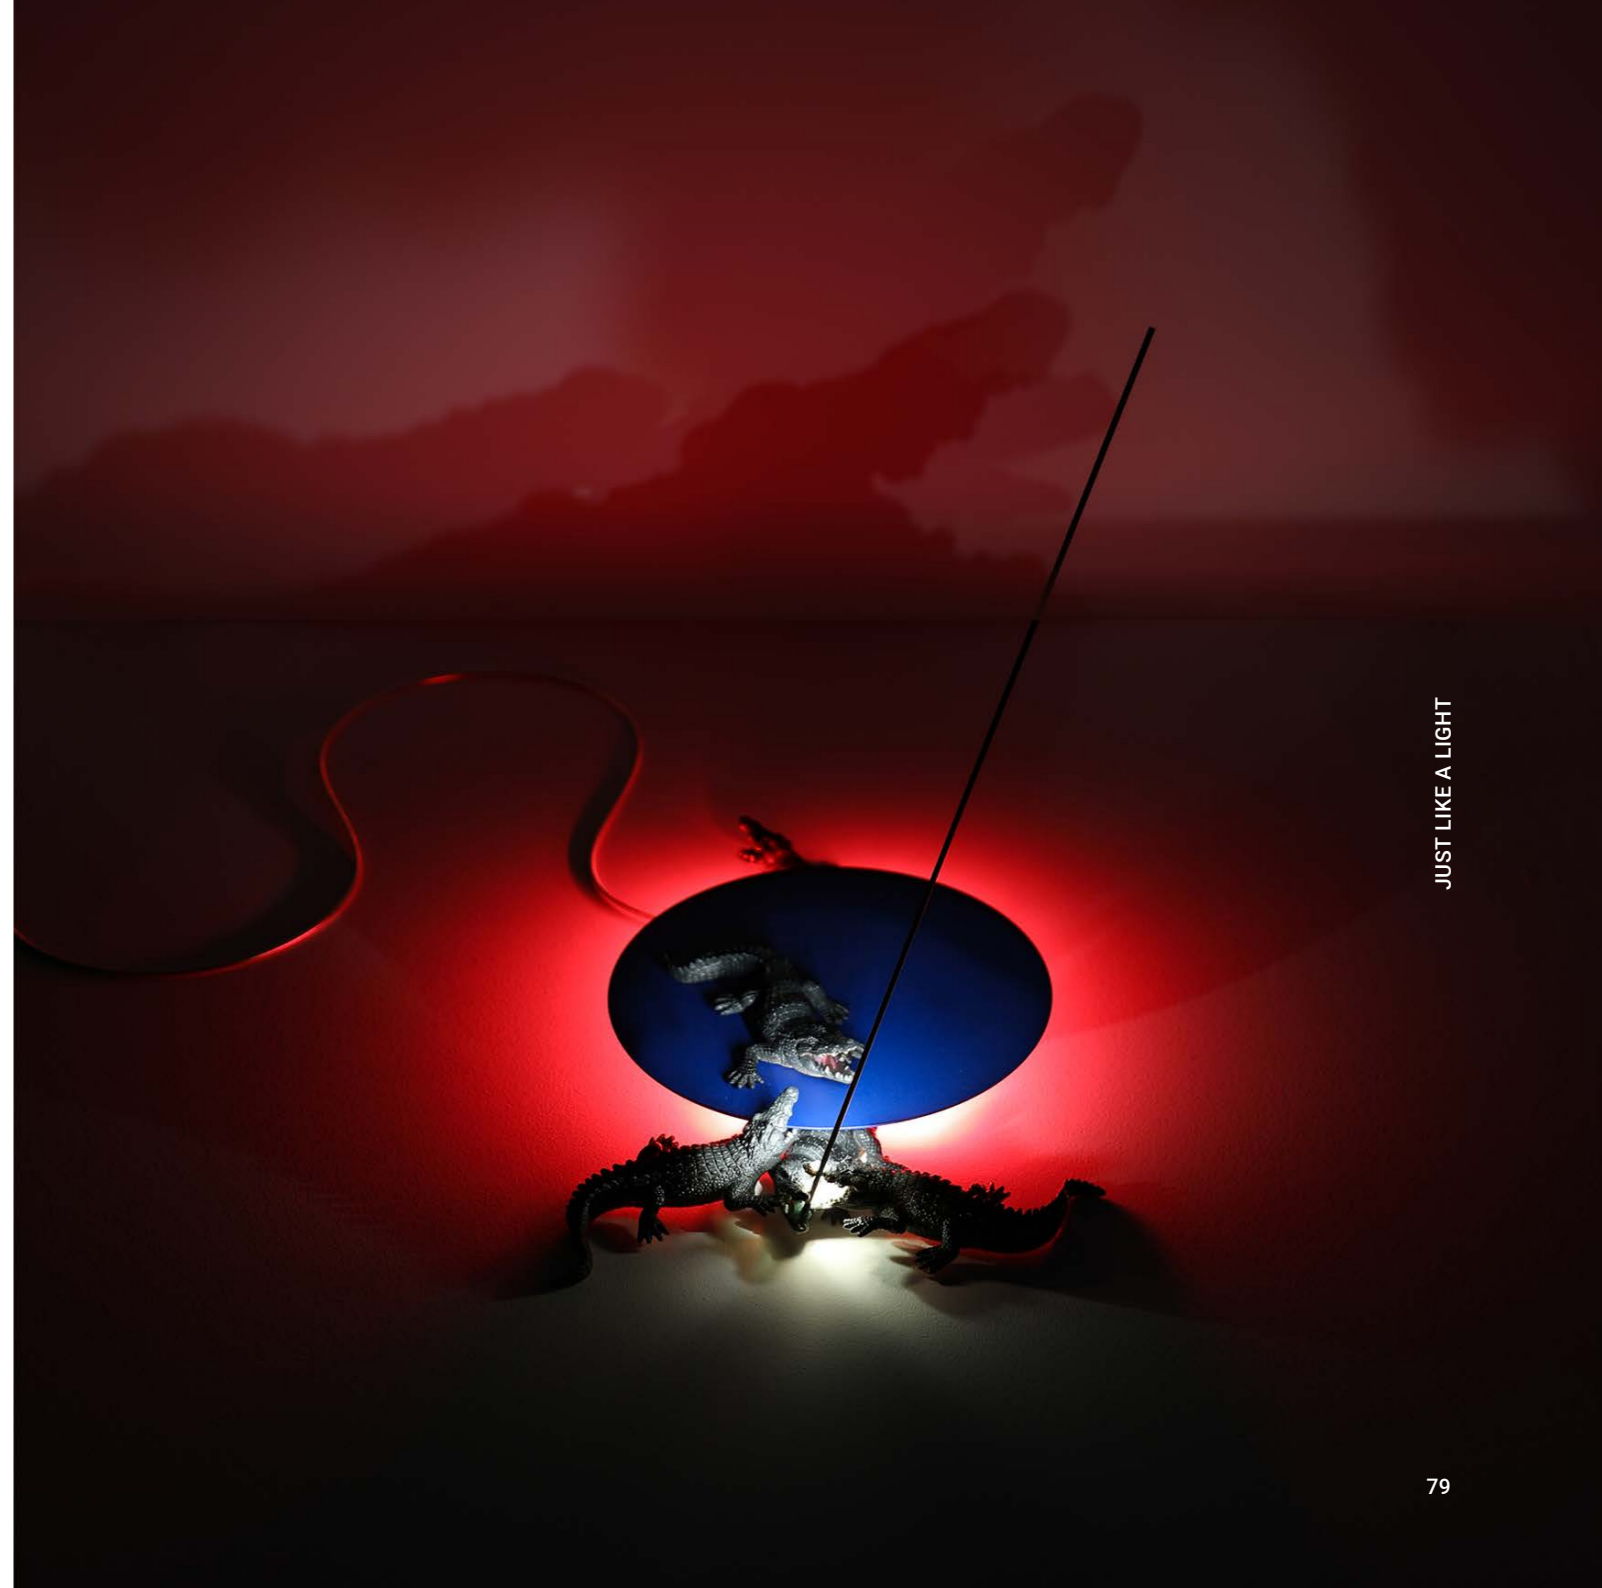

JUST LIKE A LIGHT (omaggio non dichiarato)

Lamp not available for US and CN market.

Finish	Standard
Mounting	Table
Environment	Indoor
Insulation class	III
Frequency	50/60 Hz
Main voltage	110-240 V
Driver	Indipendent
Dimming type	Dimmer on board

CE IP20

JUST LIKE A LIGHT